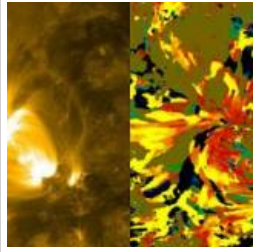

space 4/12/11 [Physicists Discover New Way to Visualize Warped Space And Time](#)
California Institute of Technology PASADENA, Calif.—When black holes slam into each other, the surrounding space and time surge and undulate like a heaving sea during a storm. This warping of space and time is so complicated that physicists haven't been able to understand ...

space 6/17/11

[Black Hole Kills Star And Blasts 3.8 Billion Light Year Beam at Earth](#)
University of Warwick

MORE »

- [Sunlight And Bunker Oil a Fatal Combination for Pacific Herring](#) – 12/27/11
- [Tiny Protein Helps Bacteria 'Talk' And Triggers Defensive Response in Plants](#) – 12/13/11
- [Deforestation Causes Cooling in Northern US, Canada](#) – 11/16/11
- [Self-cleaning Cotton Breaks Down Pesticides, Bacteria](#) – 9/28/11
- [Assessing California Earthquake Forecasts](#) – 9/28/11
- [Zebras Vs. Cattle: Not So Black And White](#) – 9/22/11

most popular - space »

SUN »

Colorful Science Sheds Light on Solar Heating

FERMILAB »

In Neutrino-less Double-beta Decay Search, UMass Amherst Physicists Excel

HOLE »

How to Build a Middleweight Black Hole
A new model shows how an elusive type of black hole can be formed in the gas surrounding their supermassive counterparts. In research published in the Monthly Notices of ...